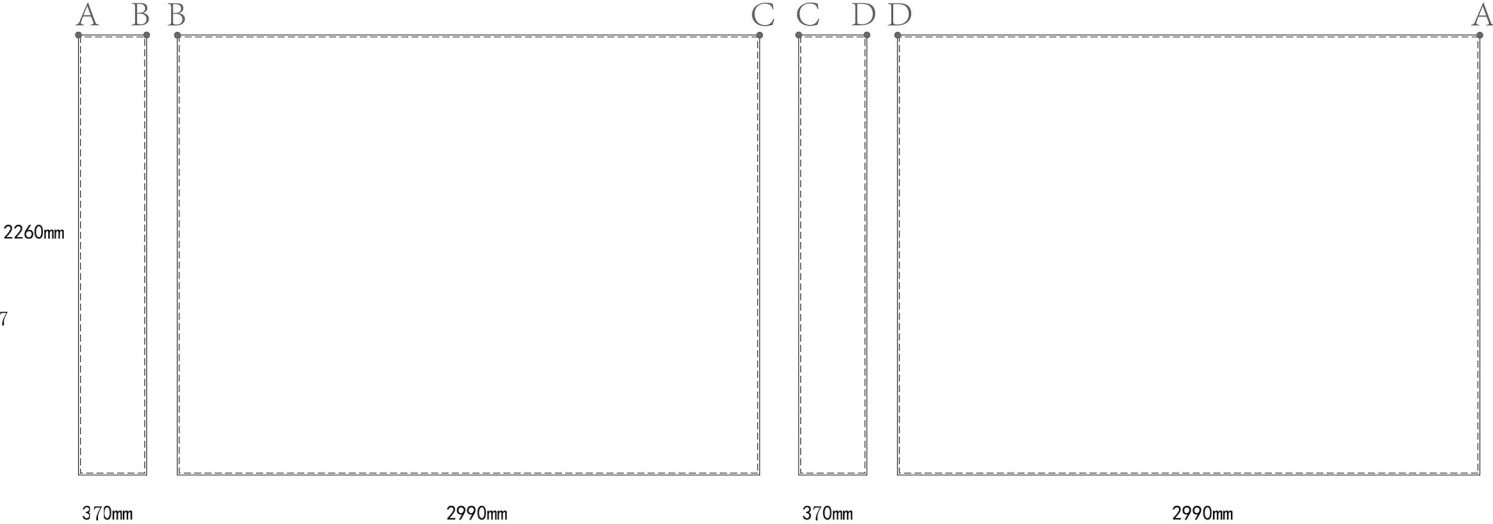

Top view

- Illustrator Notes:**
- Provide all linked files
 - Outline all text
 - All images should be 100 dpi minimum at full scale
 - Zoom in to 100% to visually check print quality
 - Provide any critical PMS colors
 - Art should be CMYK
 - Zip files together and upload
- Photoshop Notes:**
- All images should be 100 dpi minimum at full scale
 - Zoom in to 100% to visually check print quality
 - Provide any critical PMS colors
 - Art should be CMYK
 - Zip files together and upload